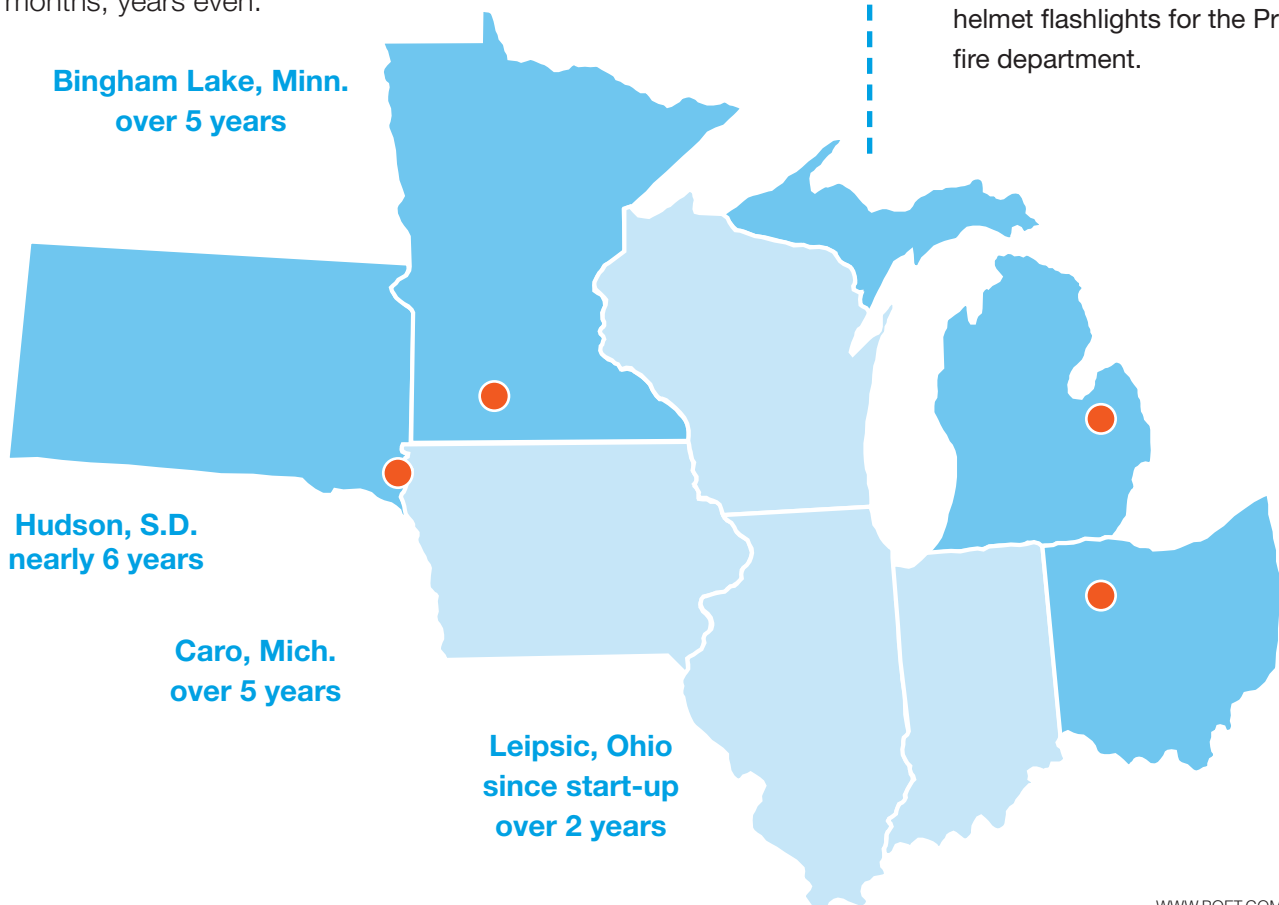

KNOWLEDGE ASSESSMENT

- Awarded to POET Biorefining – Groton, S.D. for receiving the best average on the annual knowledge assessment.

OPERATOR UPDATE TRAINING

- Awarded to POET Biorefining – Jewell, Iowa for 100 percent attendance at operator update training.

Industry of the Year

The North Manchester Chamber of Commerce awarded POET Biorefining – North Manchester as the community’s Industry of the Year for 2009. The biorefinery was recognized for their success, leadership and civil commitment.

FOR A CAUSE

- » POET Biorefining – Ashton, Iowa provided a monetary donation to the George Little-Rock School book fundraiser.
- » Supporting summer recreation programs, POET Biorefining – Big Stone, S.D. made a donation to the Grant County Combined Appeal.
- » POET Biorefining – North Manchester, Ind. collected bottle caps for Harvest for Health to reduce the cost of chemotherapy for patients.
- » Contributing to the safety of their community, POET Biorefining – Preston, Minn. purchased fire helmet flashlights for the Preston fire department.

barometer

The World According to Oil

If the geography of the nations of the world were based on oil reserves, the world map would look something like this.

The World According to Agriculture

If the world map were based on agriculture production, the global map would look something like this. Shouldn't the U.S. use our greatest asset to ease our dependence on foreign oil?