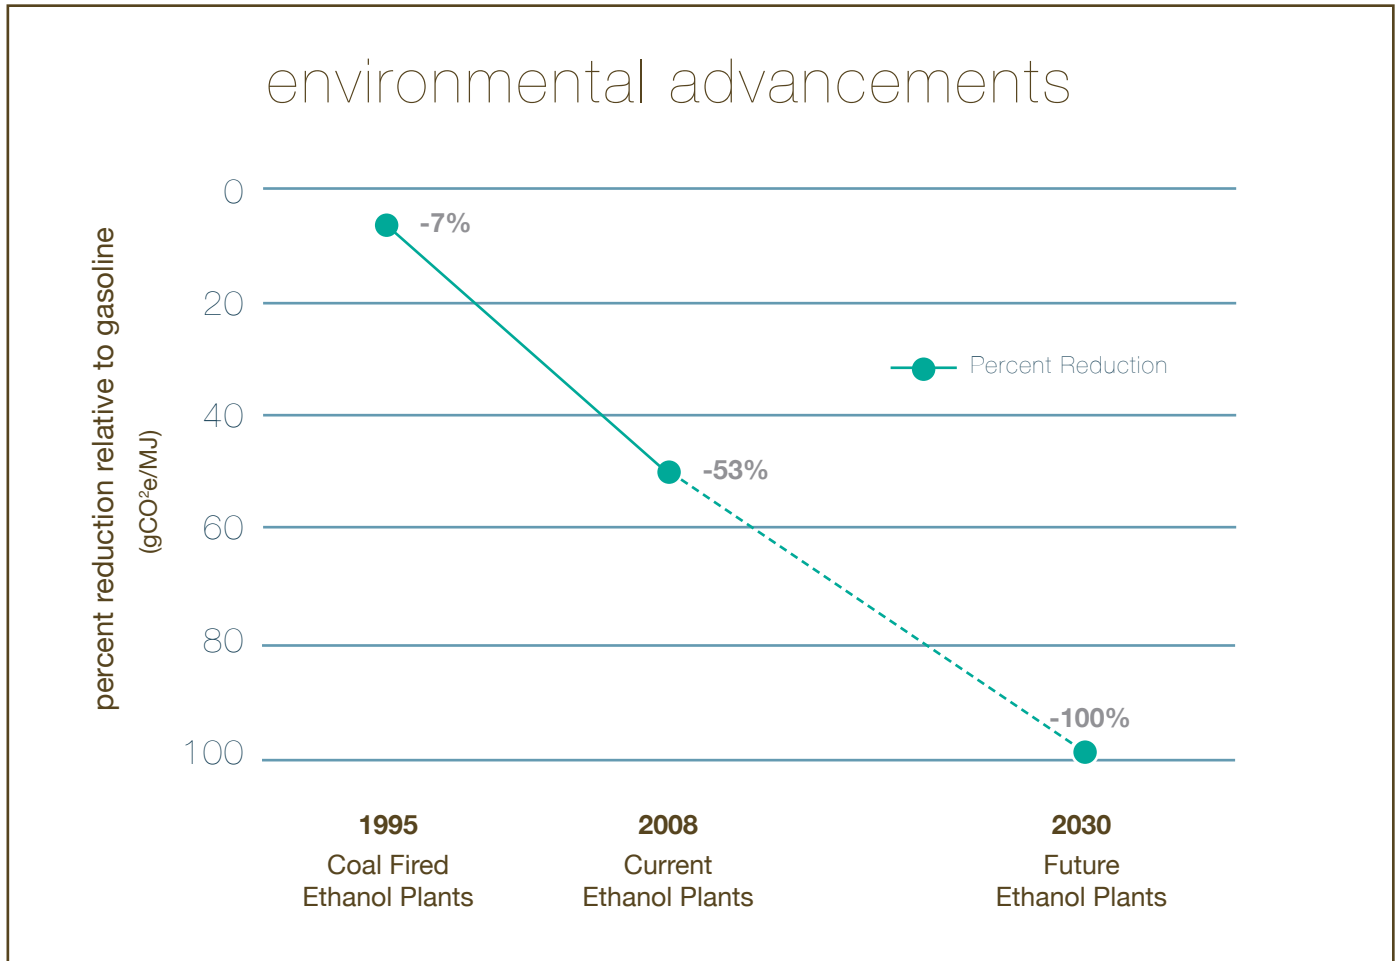

happy anniversary!

Three POET biorefineries celebrated their anniversaries this quarter with over a decade in production.

GO
e15

POET biorefineries spent the months of April – July gathering support for a move from a 10 percent (E10) ethanol blend limit to a 15 percent (E15) limit. Their efforts included:

barometer

● *elimination*

Dramatic improvements have been made in reducing ethanol's greenhouse gas emissions compared to gasoline. It is possible to eliminate all GHG emissions in ethanol production.